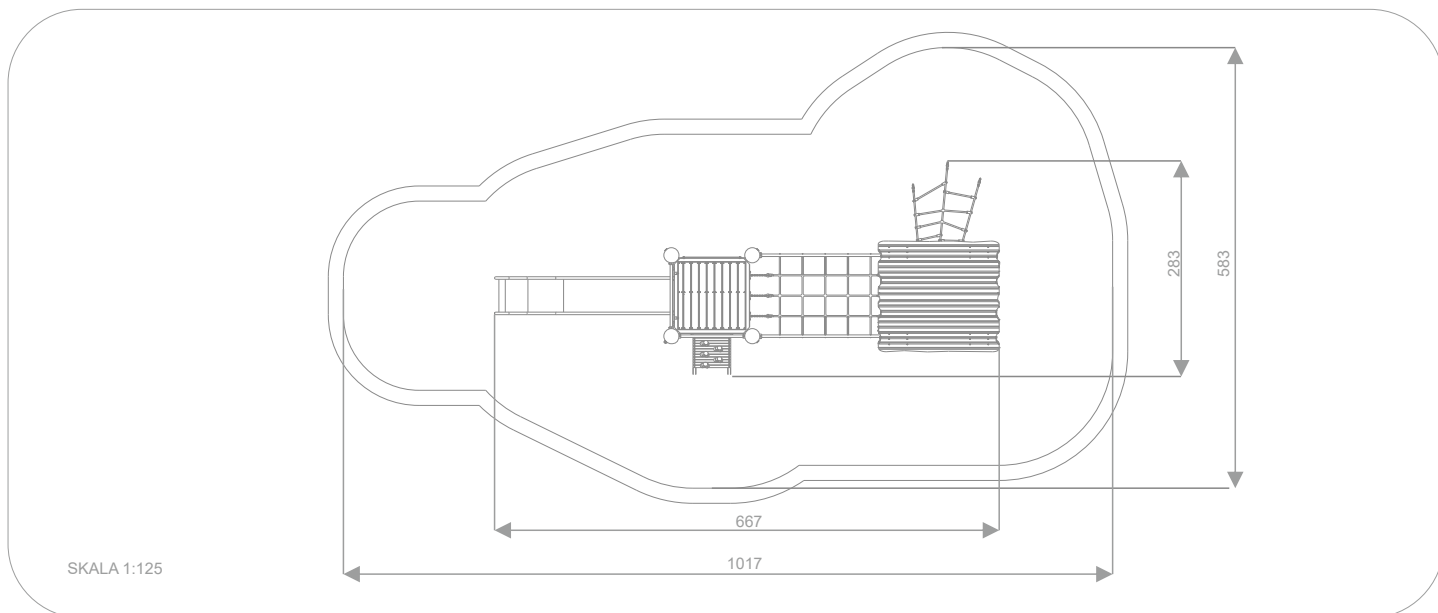

SOCIALIZING

SLIDING

CLIMBING

INFORMATION ABOUT THE PRODUCT

Dimensions	ca.667 x 283 cm
Safety zone	ca. 1017 x 583 cm
Overall height	ca. 450 cm
Free fall height	ca. 150 cm
Amount of users	16 persons
Product complies with EN 1176-1:2017-12	YES
Availability of spare parts	YES
Age range	3-12
<small>According to EN 1176-1:2017-12 norm, the product requires applying a safety surface according to the product's free fall height.</small>	

Visualisation is for reference only,
actual appearance may vary.

MATERIALS:

<p>NATURAL ROBINIA WOOD</p>	<p>ELEMENTS CONSTRUCTION MADE OF STAINLESS STEEL AISI 304</p>	<p>SLIDES MADE OF STAINLESS STEEL AISI 304</p>	<p>POLYPROPYLENE ROPES PP - MULTISPLIT TYPE WITH A STEEL CORE AND A DIAMETER OF 16 MM</p>	<p>ROPE ENDINGS PRESSED IN A SLEEVE MADE OF DURABLE ALUMINUM ALLOY</p>	<p>SOLID AND ESTHETIC ROPE CONNECTORS MADE OF INJECTION MOLDED POLYAMIDE</p>