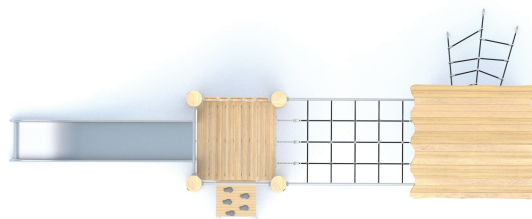

SOCIALIZING

SLIDING

CLIMBING

INFORMATION ABOUT THE PRODUCT

Dimensions	ca.667 x 283 cm
Safety zone	ca. 1017 x 583 cm
Overall height	ca. 450 cm
Free fall height	ca. 150 cm
Amount of users	16 persons
Product complies with EN 1176-1:2017-12	YES
Availability of spare parts	YES
Age range	3-12
<small>According to EN 1176-1:2017-12 norm, the product requires applying a safety surface according to the product's free fall height.</small>	

Visualisation is for reference only,
actual appearance may vary.

MATERIALS:

<p>NATURAL ROBINIA WOOD</p>	<p>ELEMENTS CONSTRUCTION MADE OF STAINLESS STEEL AISI 304</p>	<p>SLIDES MADE OF STAINLESS STEEL AISI 304</p>	<p>POLYPROPYLENE ROPES PP - MULTISPLIT TYPE WITH A STEEL CORE AND A DIAMETER OF 16 MM</p>	<p>ROPE ENDINGS PRESSED IN A SLEEVE MADE OF DURABLE ALUMINUM ALLOY</p>	<p>SOLID AND ESTHETIC ROPE CONNECTORS MADE OF INJECTION MOLDED POLYAMIDE</p>